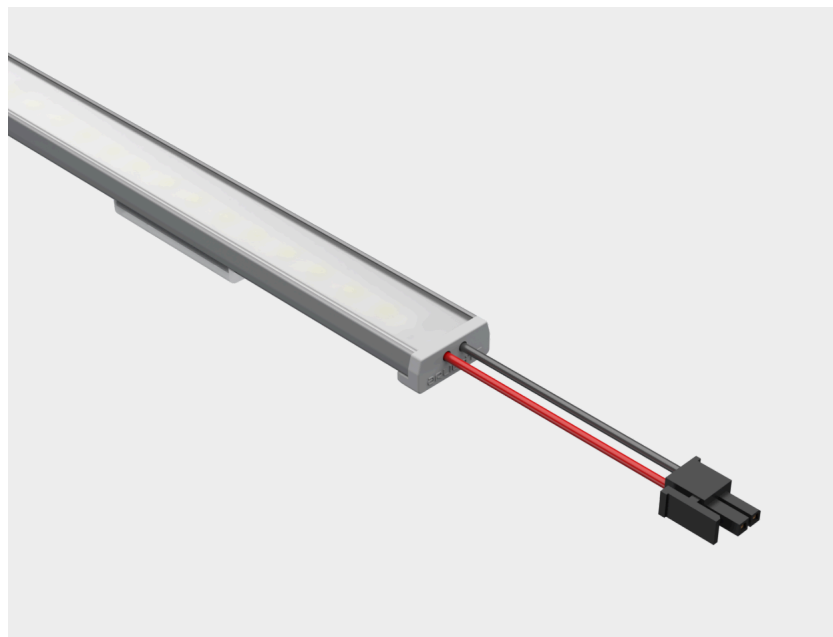

Strio-LL Opal

Housing

Matt natural anodized, aluminum extrusion profile and mounting accessories with plastic end cap

Diffuser

Opal, white, diffusing polycarbonate diffuser with lambertian light distribution

Led

High-efficacy mid power LED, achieving L70B50 ≥ 50,000 hours of lifetime

Driver

24V external type. Constant voltage output driver with high efficiency

Type Code	Power (w)	CCT (K)	Light Output (lm)	CRI	V/Hz	L (mm)
SDSRL0140.1,5.40	1,5	4000	133	>80	24V DC	140
SDSRL0140.1,5.30	1,5	3000	130	>80	24V DC	140
SDSRL.0264.3.40	3	4000	268	>80	24V DC	264
SDSRL.0264.3.30	3	3000	262	>80	24V DC	264
SDSRL.0511.7.40	7	4000	535	>80	24V DC	511
SDSRL.0511.7.30	7	3000	524	>80	24V DC	511
SDSRL.1005.13.40	13	4000	1088	>80	24V DC	1005
SDSRL.1005.13.30	13	3000	1066	>80	24V DC	1055
SDSRL.1252.16.40	16	4000	1389	>80	24V DC	1252
SDSRL.1252.16.30	16	3000	1361	>80	24V DC	1252
SDSRL.1499.20.40	20	4000	1694	>80	24V DC	1499
SDSRL.1499.20.30	20	3000	1660	>80	24V DC	1499