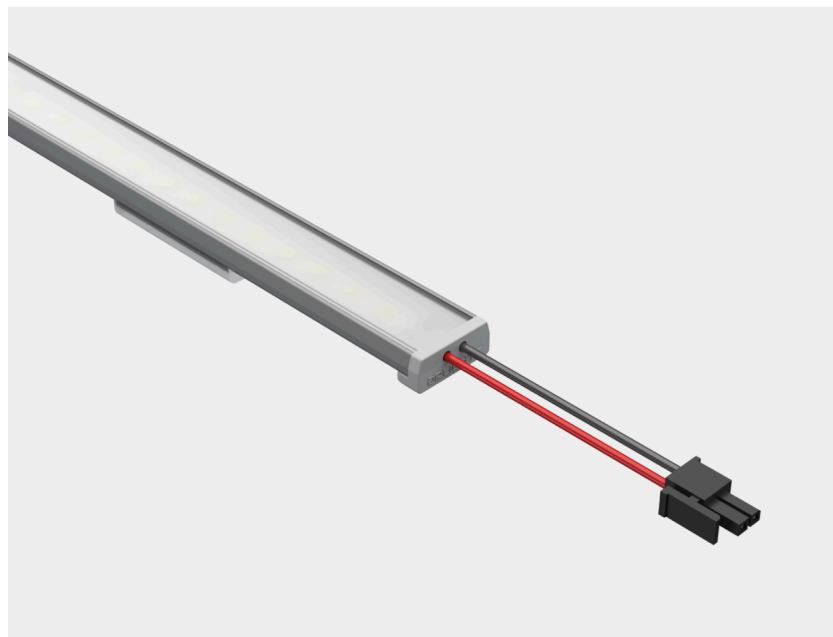

Strio-LL Opal

Housing

Matt natural anodized, aluminum extrusion profile and mounting accessories with plastic end cap

Diffuser

Opal, white, diffusing polycarbonate diffuser with lambertian light distribution

Led

High-efficacy mid power LED, achieving L70B50 \geq 50,000 hours of lifetime

Driver

24V external type. Constant voltage output driver with high efficiency

Type Code	Power (w)	CCT (K)	Light Output (lm)	CRI	V/Hz	L (mm)
SDSRL0140.1,5.40	1,5	4000	133	>80	24V DC	140
SDSRL0140.1,5.30	1,5	3000	130	>80	24V DC	140
SDSRL.0264.3.40	3	4000	268	>80	24V DC	264
SDSRL.0264.3.30	3	3000	262	>80	24V DC	264
SDSRL.0511.7.40	7	4000	535	>80	24V DC	511
SDSRL.0511.7.30	7	3000	524	>80	24V DC	511
SDSRL.1005.13.40	13	4000	1088	>80	24V DC	1005
SDSRL.1005.13.30	13	3000	1066	>80	24V DC	1055
SDSRL.1252.16.40	16	4000	1389	>80	24V DC	1252
SDSRL.1252.16.30	16	3000	1361	>80	24V DC	1252
SDSRL.1499.20.40	20	4000	1694	>80	24V DC	1499
SDSRL.1499.20.30	20	3000	1660	>80	24V DC	1499