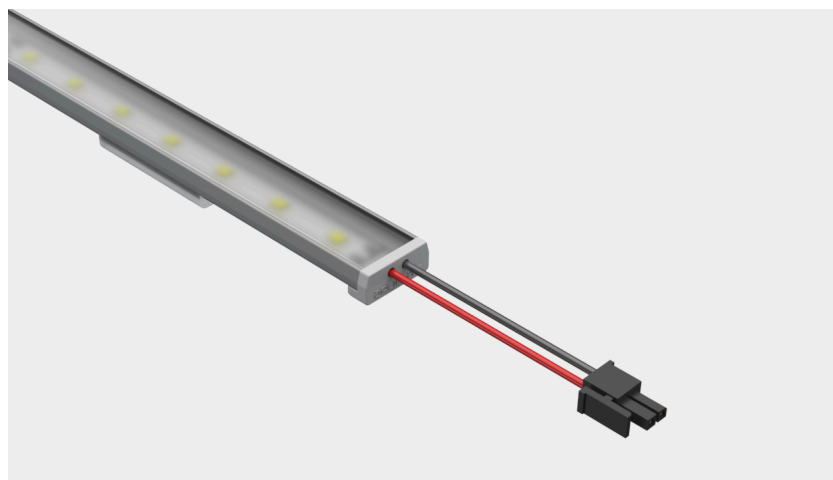

## Strio-LL Frosted

### Housing

Matt natural anodized, aluminum extrusion profile and mounting accessories with plastic end cap

### Diffuser

Opal, white, diffusing polycarbonate diffuser with lambertian light distribution