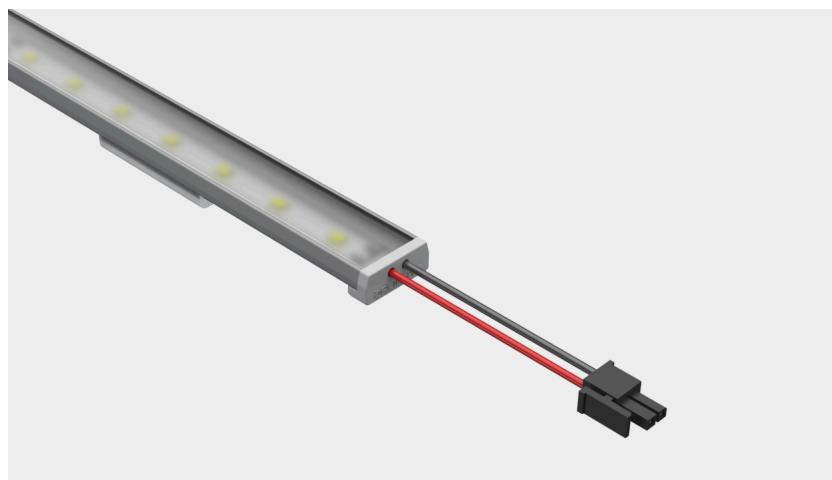

Strio-LL Frosted

Housing

Matt natural anodized, aluminum extrusion profile and mounting accessories with plastic end cap

Diffuser

Opal, white, diffusing polycarbonate diffuser with lambertian light distribution

Led

High-efficacy mid power LED, achieving L70B50 ≥ 50,000 hours of lifetime

Driver

24V external type. Constant voltage output driver with high efficiency

Type Code	Power (w)	CCT (K)	Light Output (lm)	CRI	V/Hz	L (mm)
SDSRLB0140.1,5.40	1,5	4000	162	>80	24V DC	140
SDSRLB0140.1,5.30	1,5	3000	159	>80	24V DC	140
SDSRLB.0264.3.40	3	4000	322	>80	24V DC	264
SDSRLB.0264.3.30	3	3000	315	>80	24V DC	264
SDSRLB.0511.7.40	7	4000	641	>80	24V DC	511
SDSRLB.0511.7.30	7	3000	628	>80	24V DC	511
SDSRLB.1005.13.40	13	4000	1305	>80	24V DC	1005
SDSRLB.1005.13.30	13	3000	1279	>80	24V DC	1055
SDSRLB.1252.16.40	16	4000	1667	>80	24V DC	1252
SDSRLB.1252.16.30	16	3000	1634	>80	24V DC	1252
SDSRLB.1499.20.40	20	4000	2048	>80	24V DC	1499
SDSRLB.1499.20.30	20	3000	2007	>80	24V DC	1499