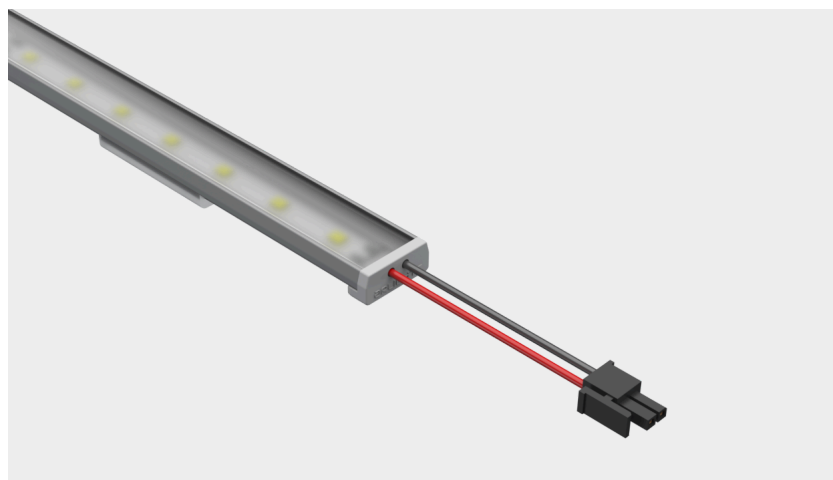

Strio-LL Frosted

Housing

Matt natural anodized, aluminum extrusion profile and mounting accessories with plastic end cap

Diffuser

Opal, white, diffusing polycarbonate diffuser with lambertian light distribution

Led

High-efficacy mid power LED, achieving L70B50 ≥ 50,000 hours of lifetime

Driver

24V external type. Constant voltage output driver with high efficiency

Type Code	Power (w)	CCT (K)	Light Output (lm)	CRI	V/Hz	L (mm)
SDSRLB0140.1,5.40	1,5	4000	162	>80	24V DC	140
SDSRLB0140.1,5.30	1,5	3000	159	>80	24V DC	140
SDSRLB.0264.3.40	3	4000	322	>80	24V DC	264
SDSRLB.0264.3.30	3	3000	315	>80	24V DC	264
SDSRLB.0511.7.40	7	4000	641	>80	24V DC	511
SDSRLB.0511.7.30	7	3000	628	>80	24V DC	511
SDSRLB.1005.13.40	13	4000	1305	>80	24V DC	1005
SDSRLB.1005.13.30	13	3000	1279	>80	24V DC	1055
SDSRLB.1252.16.40	16	4000	1667	>80	24V DC	1252
SDSRLB.1252.16.30	16	3000	1634	>80	24V DC	1252
SDSRLB.1499.20.40	20	4000	2048	>80	24V DC	1499
SDSRLB.1499.20.30	20	3000	2007	>80	24V DC	1499