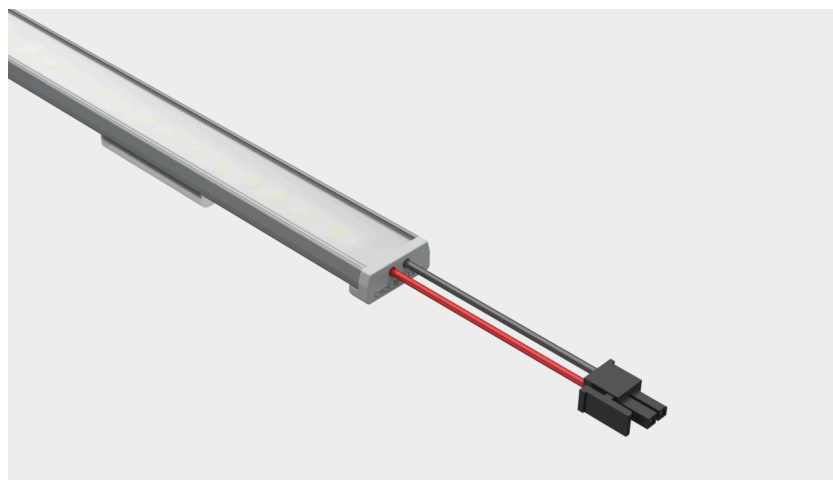

Strio-HL Opal

Housing

Matt natural anodized, aluminum extrusion profile and mounting accessories with plastic end cap

Diffuser

Opal, white, diffusing polycarbonate diffuser with lambertian light distribution

Led

High-efficacy mid power LED, achieving L70B50 \geq 50,000 hours of lifetime

Driver

24V external type. Constant voltage output driver with high efficiency

Type Code	Power (w)	CCT (K)	Light Output (lm)	CRI	V/Hz	L (mm)
SDSRH0140.3.40	3	4000	193	>80	24V DC	140
SDSRH0140.3.30	3	3000	189	>80	24V DC	140
SDSRH.0264.6.40	6	4000	412	>80	24V DC	264
SDSRH.0264.6.30	6	3000	416	>80	24V DC	264
SDSRH.0511.11.40	11	4000	769	>80	24V DC	511
SDSRH.0511.11.30	11	3000	754	>80	24V DC	511
SDSRH.1005.24.40	24	4000	1719	>80	24V DC	1005
SDSRH.1005.24.30	24	3000	1685	>80	24V DC	1055
SDSRH.1252.29.40	29	4000	2140	>80	24V DC	1252
SDSRH.1252.29.30	29	3000	2097	>80	24V DC	1252
SDSRH.1499.36.40	36	4000	2615	>80	24V DC	1499
SDSRH.1499.36.30	36	3000	2598	>80	24V DC	1499