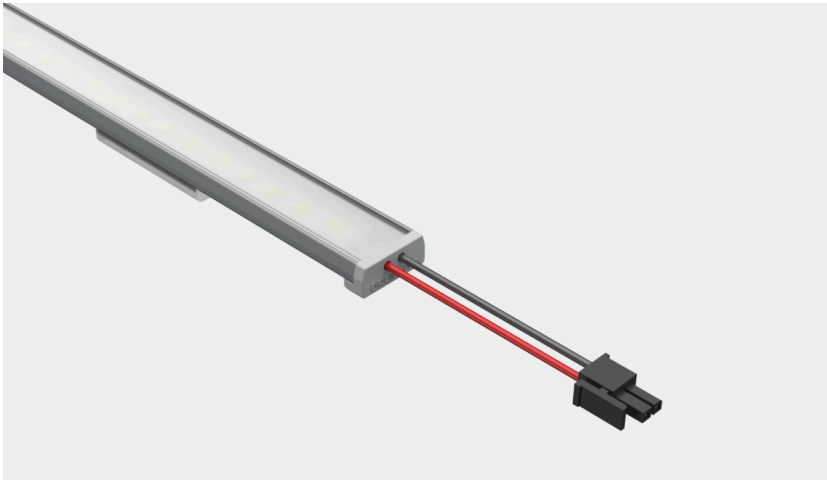

Strio-HL Opal

Housing

Matt natural anodized, aluminum extrusion profile and mounting accessories with plastic end cap

Diffuser

Opal, white, diffusing polycarbonate diffuser with lambertian light distribution

Led

High-efficacy mid power LED, achieving L70B50 \geq 50,000 hours of lifetime

Driver

24V external type. Constant voltage output driver with high efficiency

Type Code	Power (w)	CCT (K)	Light Output (lm)	CRI	V/Hz	L (mm)
SDSRH0140.3.40	3	4000	193	>80	24V DC	140
SDSRH0140.3.30	3	3000	189	>80	24V DC	140
SDSRH.0264.6.40	6	4000	412	>80	24V DC	264
SDSRH.0264.6.30	6	3000	416	>80	24V DC	264
SDSRH.0511.11.40	11	4000	769	>80	24V DC	511
SDSRH.0511.11.30	11	3000	754	>80	24V DC	511
SDSRH.1005.24.40	24	4000	1719	>80	24V DC	1005
SDSRH.1005.24.30	24	3000	1685	>80	24V DC	1055
SDSRH.1252.29.40	29	4000	2140	>80	24V DC	1252
SDSRH.1252.29.30	29	3000	2097	>80	24V DC	1252
SDSRH.1499.36.40	36	4000	2615	>80	24V DC	1499
SDSRH.1499.36.30	36	3000	2598	>80	24V DC	1499