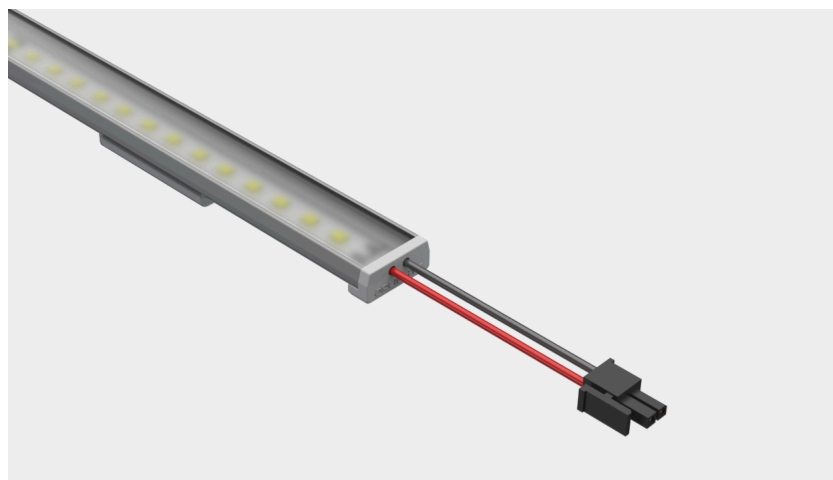

Strio-HL Frosted

Housing

Matt natural anodized, aluminum extrusion profile and mounting accessories with plastic end cap

Diffuser

Frosted diffusing polycarbonate diffuser with lambertian light distribution

Led

High-efficacy mid power LED, achieving L70B50 ≥ 50,000 hours of lifetime

Driver

24V external type. Constant voltage output driver with high efficiency

Type Code	Power (w)	CCT (K)	Light Output (lm)	CRI	V/Hz	L (mm)
SDSRHB0140.3.40	3	4000	234	>80	24V DC	140
SDSRHB0140.3.30	3	3000	229	>80	24V DC	140
SDSRHB. 0264.6.40	6	4000	498	>80	24V DC	264
SDSRHB. 0264.6.30	6	3000	496	>80	24V DC	264
SDSRHB. 0511.11.40	11	4000	941	>80	24V DC	511
SDSRHB. 0511.11.30	11	3000	922	>80	24V DC	511
SDSRHB. 1005.24.40	24	4000	2063	>80	24V DC	1005
SDSRHB. 1005.24.30	24	3000	2022	>80	24V DC	1055
SDSRHB. 1252.29.40	29	4000	2570	>80	24V DC	1252
SDSRHB. 1252.29.30	29	3000	2519	>80	24V DC	1252
SDSRHB. 1499.36.40	36	4000	3134	>80	24V DC	1499
SDSRHB. 1499.36.30	36	3000	3142	>80	24V DC	1499