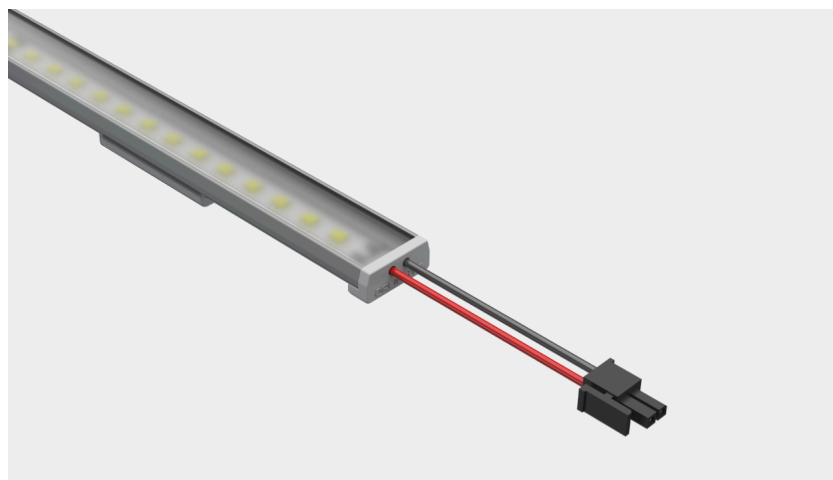

# Strio-HL Frosted

## Housing

Matt natural anodized, aluminum extrusion profile and mounting accessories with plastic end cap

## Diffuser

Frosted diffusing polycarbonate diffuser with lambertian light distribution