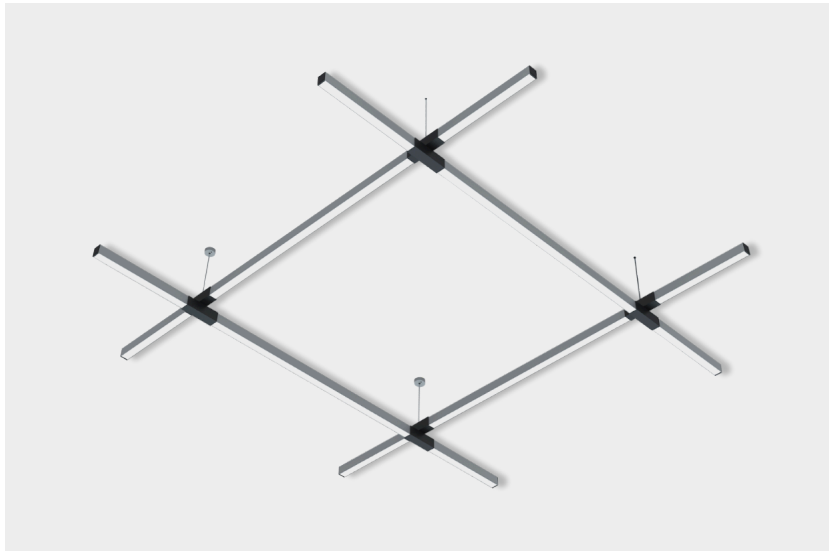

# PLUS GRID - 1

**Housing**

Matte natural anodized, aluminum extrusion profile and stainless steel mounting accessories with plastic ceiling cup.

**Optics**

Opal, white, diffusing polycarbonate lens with lambertian light distribution.

**Led**

High-efficacy mid power LED with CRI>80, achieving L90B50 ≥ 50,000 hours of lifetime.

**Driver**

Constant current output LED driver with high efficiency and P<sub>f</sub>≥0.95

**Options**

Dimming via DALI

**Color**

Matte natural anodized

Type Code	Power (w)	CCT (K)	Light Output (lm)	CRI	V/Hz	Weight (Kg)
SPLG.3030.436.30	436	3000	39340	>80	220 - 240 / 50 - 60	18
SPLG.3030.436.40	436	3000	41850	>80	220 - 240 / 50 - 60	18