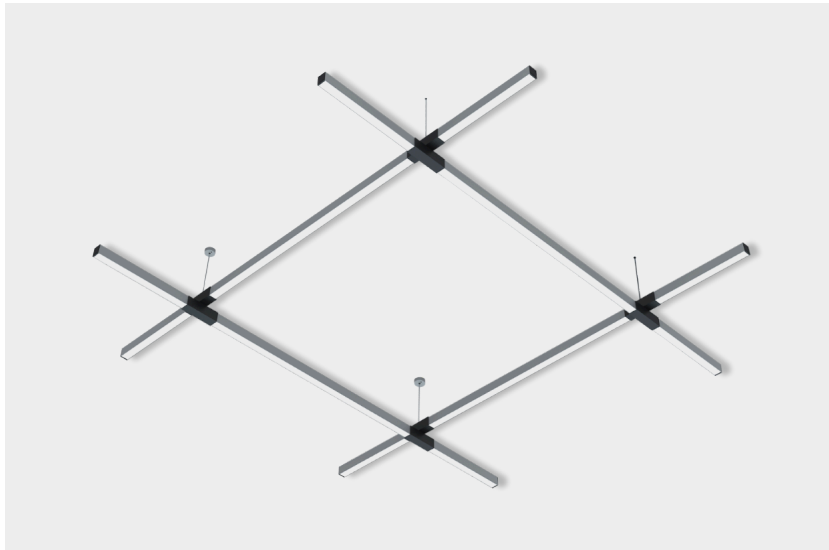

PLUS GRID - 1

Housing

Matte natural anodized, aluminum extrusion profile and stainless steel mounting accessories with plastic ceiling cup.

Optics

Opal, white, diffusing polycarbonate lens with lambertian light distribution.

Led

High-efficacy mid power LED with CRI>80, achieving L90B50 ≥ 50,000 hours of lifetime.

Driver

Constant current output LED driver with high efficiency and P_f≥0.95

Options

Dimming via DALI

Color

Matte natural anodized

Type Code	Power (w)	CCT (K)	Light Output (lm)	CRI	V/Hz	Weight (Kg)
SPLG.3030.436.30	436	3000	39340	>80	220 - 240 / 50 - 60	18
SPLG.3030.436.40	436	3000	41850	>80	220 - 240 / 50 - 60	18