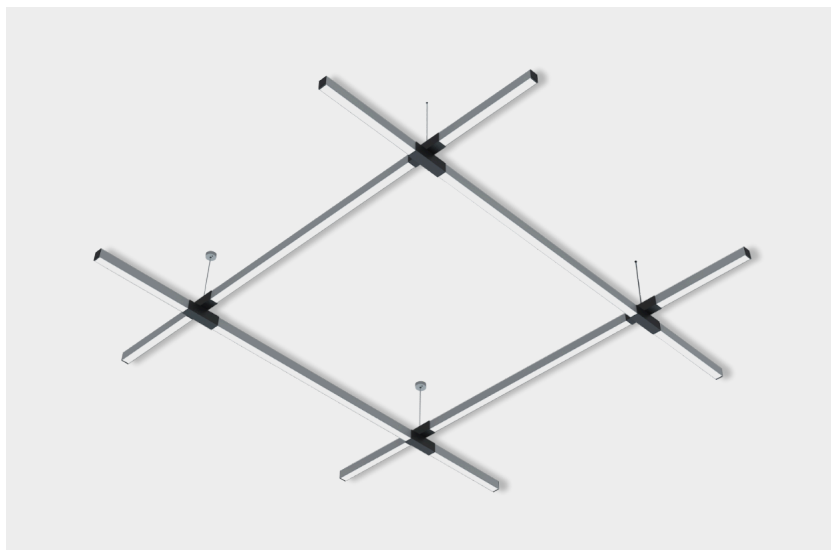

PLUS GRID - 1

Housing

Matte natural anodized, aluminum extrusion profile and stainless steel mounting accessories with plastic ceiling cup.

Optics

Opal, white, diffusing polycarbonate lens with lambertian light distribution.

Led

High-efficacy mid power LED with CRI>80, achieving L90B50 \geq 50,000 hours of lifetime.

Driver

Constant current output LED driver with high efficiency and $Pf \geq 0.95$

Options

Dimming via DALI

Color

Matte natural anodized