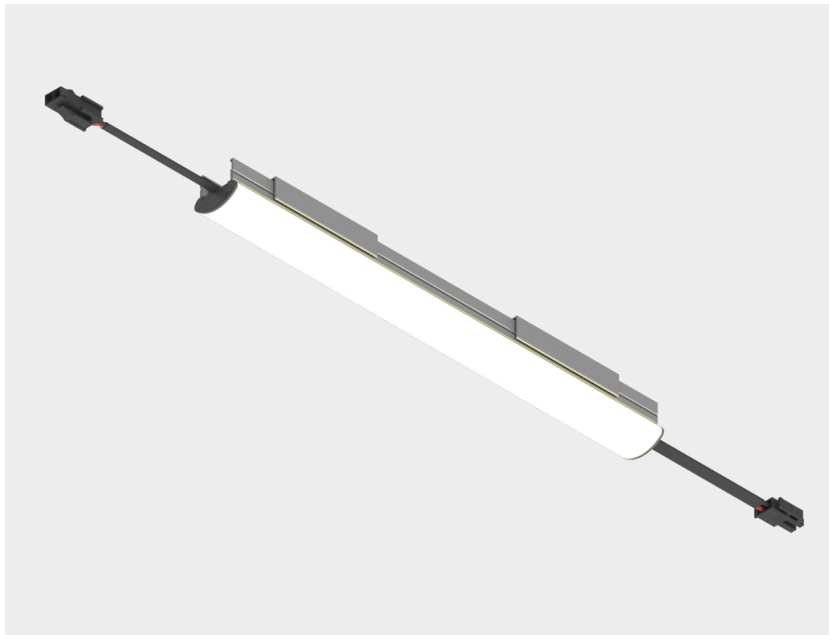

CVU Series

Body

Matte natural anodized, aluminum extrusion profile and steel mounting accessory, aluminum end caps.

Diffuser

Opal white polycarbonate diffuser providing homogeneous light distribution.

LED

Mid power led with 50.000 hours lifetime, high efficacy factor and color rendering.

Driver

24V external type. High efficiency LED driver with constant current output system.

*Andz.

Type Code	Power (w)	CCT (K)	Light Output (lm)	CRI	V/Hz	Weight (Kg)	Cut-out Size (mm)
SD0250CVU.05.30	5	3000	320	>80	220 - 240 / 50 - 60	0,1	250
SD0500CVU.10.30	10	3000	640	80	220 - 240 / 50 - 60	0,2	500
SD1000CVU.20.30	20	3000	1250	>80	220 - 240 / 50 - 60	0,4	1000
SD1250CVU.25.30	25	3000	1250	>80	220 - 240 / 50 - 60	0,5	1250
SD1750CVU.35.30	35	3000	2250	>80	220 - 240 / 50 - 60	0,7	1750
SD2000CVU.42.30	42	3000	2550	>80	220 - 240 / 50 - 60	0,8	2000