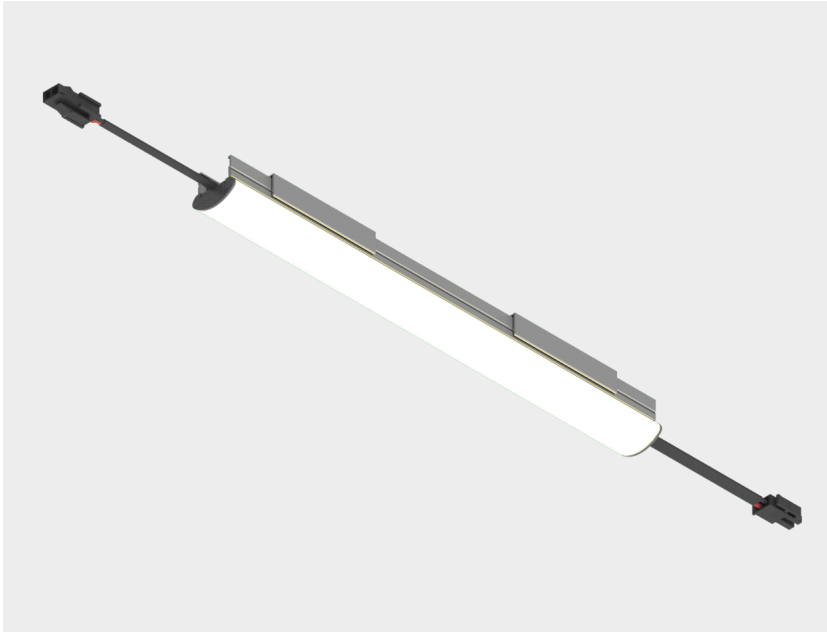

CVU Series

Body

Matte natural anodized, aluminum extrusion profile and steel mounting accessory, aluminum end caps.

Diffuser

Opal white polycarbonate diffuser providing homogeneous light distribution.

LED

Mid power led with 50.000 hours lifetime, high efficacy factor and color rendering.

Driver

24V external type. High efficiency LED driver with constant current output system.

*Andz.

Type Code	Power (w)	CCT (K)	Light Output (lm)	CRI	V/Hz	Weight (Kg)	Cut-out Size (mm)
SD0250CVU.05.30	5	3000	320	>80	220 - 240 / 50 - 60	0,1	250
SD0500CVU.10.30	10	3000	640	80	220 - 240 / 50 - 60	0,2	500
SD1000CVU.20.30	20	3000	1250	>80	220 - 240 / 50 - 60	0,4	1000
SD1250CVU.25.30	25	3000	1250	>80	220 - 240 / 50 - 60	0,5	1250
SD1750CVU.35.30	35	3000	2250	>80	220 - 240 / 50 - 60	0,7	1750
SD2000CVU.42.30	42	3000	2550	>80	220 - 240 / 50 - 60	0,8	2000